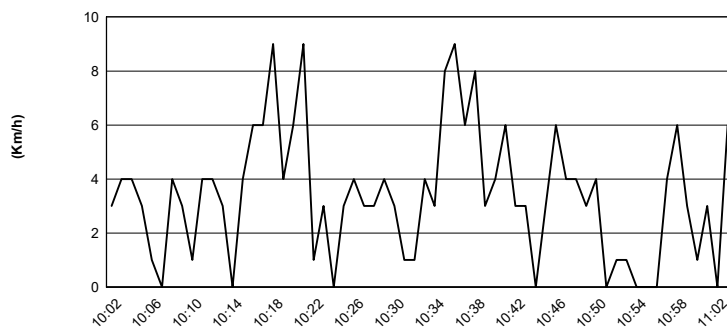

Aut.Int. Mugello 5.245 m

ACI Racing Weekend Mugello, 13-14 Luglio 2024
Campionato Italiano GT Endurance - Meteo Prove Libere 3
Session started 10:02 - Session ended 11:03

Air Temperature

Track Temperature

Air Pressure

Humidity

Wind Speed

Wind Direction

13/07/2024